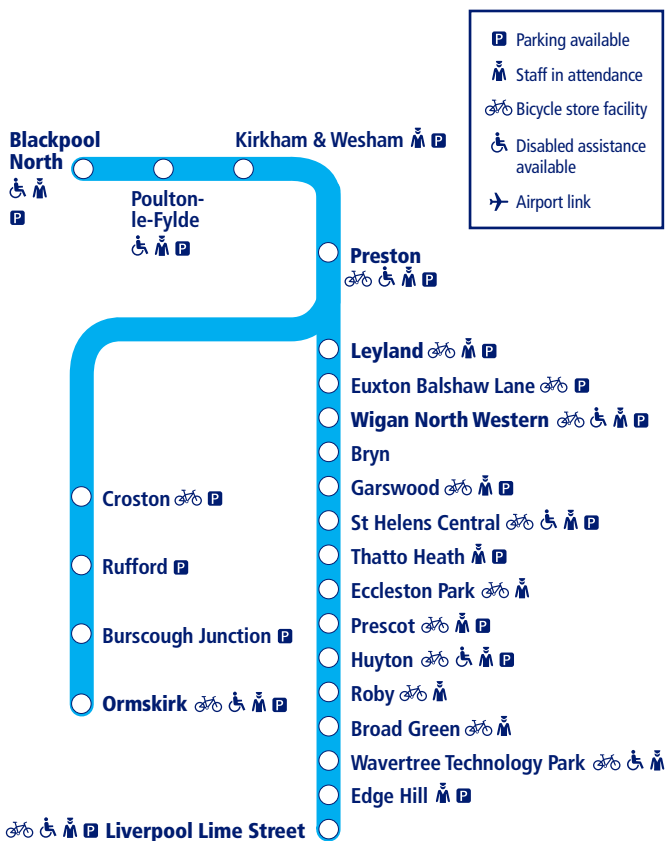

Train times

10

10 December 2023 –
1 June 2024

Liverpool to Blackpool North and Preston to Ormskirk

NORTHERN

Go do your thing

This timetable shows Northern train services between **Blackpool, Preston, Wigan and Liverpool** and the complete train service between **Preston and Ormskirk**. Other trains run between **Preston and Wigan**.

How to read this timetable

Look down the left hand column for your departure station. Read across until you find a suitable departure time. Read down the column to find the arrival time at your destination. Through services are shown in bold type (this means you won't have to change trains). Connecting services are shown in light type. If you travel on a connecting service, change at the next station shown in bold or if you arrive on a connecting service, change at the last station shown in bold, unless a footnote advises otherwise.