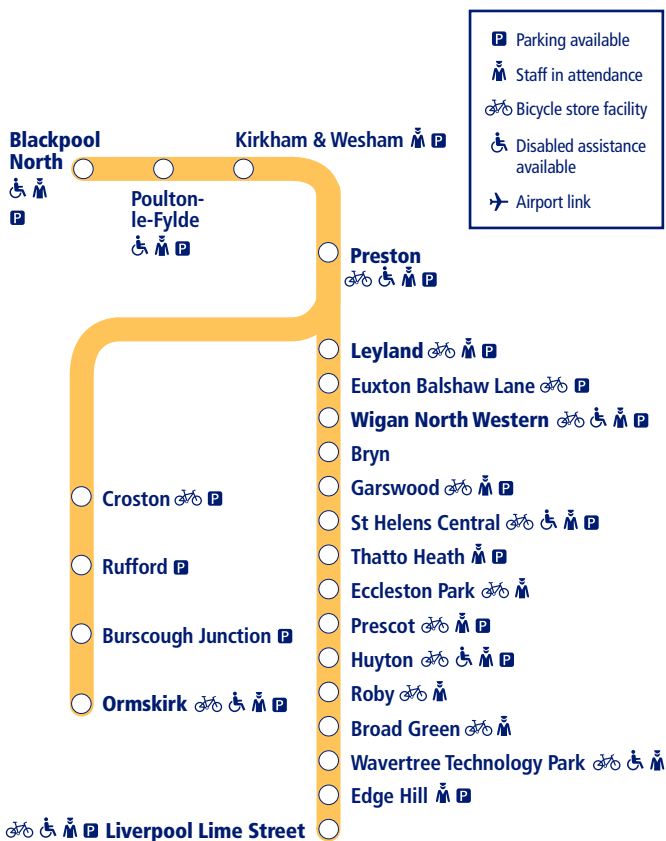

Train times

21 May 2023 –
9 December 2023

10

Liverpool to Blackpool North and Preston to Ormskirk

NORTHERN

Go do your thing

This timetable shows Northern train services between **Blackpool, Preston, Wigan and Liverpool** and the complete train service between **Preston and Ormskirk**. Other trains run between **Preston and Wigan**.

How to read this timetable

Look down the left hand column for your departure station. Read across until you find a suitable departure time. Read down the column to find the arrival time at your destination. Through services are shown in bold type (this means you won't have to change trains). Connecting services are shown in light type. If you travel on a connecting service, change at the next station shown in bold or if you arrive on a connecting service, change at the last station shown in bold, unless a footnote advises otherwise.

Minimum connection times

All stations have a minimum connection time of 5 minutes unless stated. Liverpool Lime Street and Liverpool Central 10 minutes, Liverpool South Parkway 7 minutes.

Community Rail Partnerships and community groups

TrainTracker™

For up to date travel information and live departures direct to your mobile, text your station **name** or **location code** to **8 49 50**.

Customers with disabilities or restricted mobility are encouraged to contact our **Customer Experience Centre** who will book assistance for you.