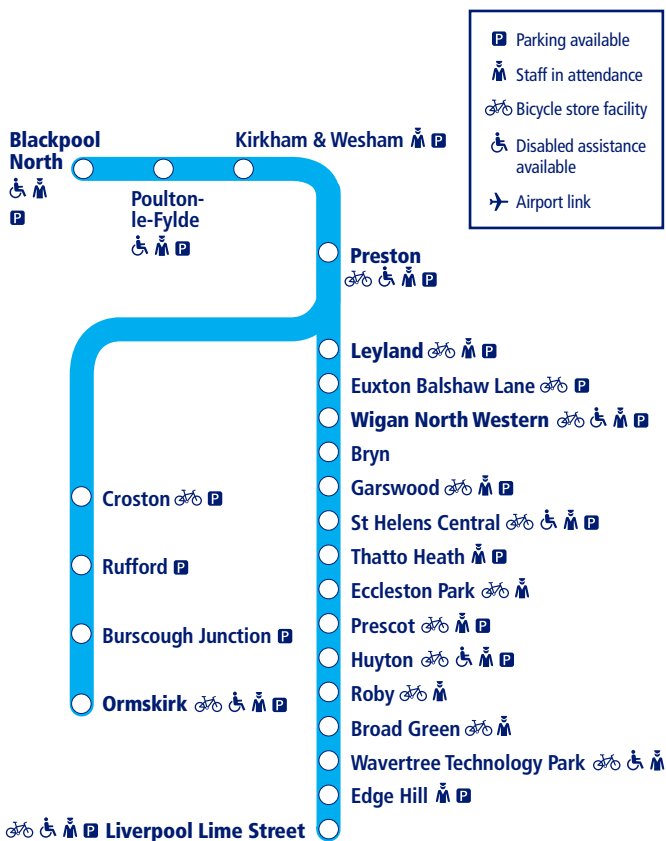

Train times

10

11 December 2022 –
20 May 2023

Liverpool to Blackpool North and Preston to Ormskirk

NORTHERN

Go do your thing

This timetable shows Northern train services between **Blackpool, Preston, Wigan and Liverpool** and the complete train service between **Preston and Ormskirk**. Other trains run between **Preston and Wigan**.

How to read this timetable

Look down the left hand column for your departure station. Read across until you find a suitable departure time. Read down the column to find the arrival time at your destination. Through services are shown in bold type (this means you won't have to change trains). Connecting services are shown in light type. If you travel on a connecting service, change at the next station shown in bold or if you arrive on a connecting service, change at the last station shown in bold, unless a footnote advises otherwise.

Minimum connection times

All stations have a minimum connection time of 5 minutes unless stated. Liverpool Lime Street and Liverpool Central 10 minutes, Liverpool South Parkway 7 minutes.

Community Rail Partnerships and community groups

TrainTracker™

For up to date travel information and live departures direct to your mobile, text your station **name** or **location code** to **8 49 50**.

Customers with disabilities or restricted mobility are encouraged to contact our **Customer Experience Centre** who will book assistance for you.