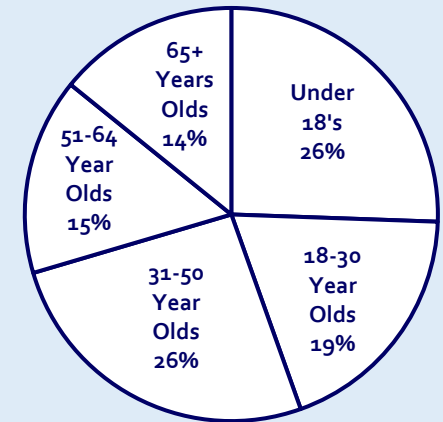

### LOCAL DEMOGRAPHICS

- Average Household Income: £33,609
- Typical Occupation: Elementary Occupations
- Households with no car: 39%
- Level 4 Qualifications or above: 14%

Total Population: 194,140