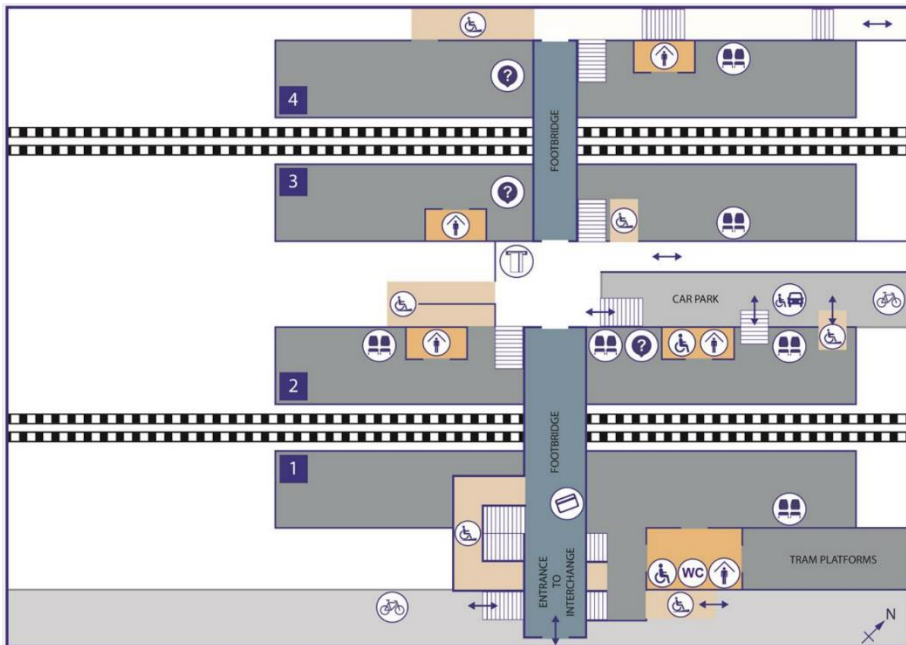

#### SITE – STATION CAR PARK

The car park offers a large open-spaced area which could be utilised to set up a pop-up retail outlet. Passengers can enter and exit the station via the car park meaning that footfall around this area is extremely high. There is currently no retail offer at the station meaning there is an opportunity to become the sole trader on the station to offer a selection of products to commuters and leisure travellers.

#### STATION INFORMATION

Staffed Station  
Ticket Barriers  
Open from 05:50 – 23:00

## LOCATION & MAP OF THE STATION