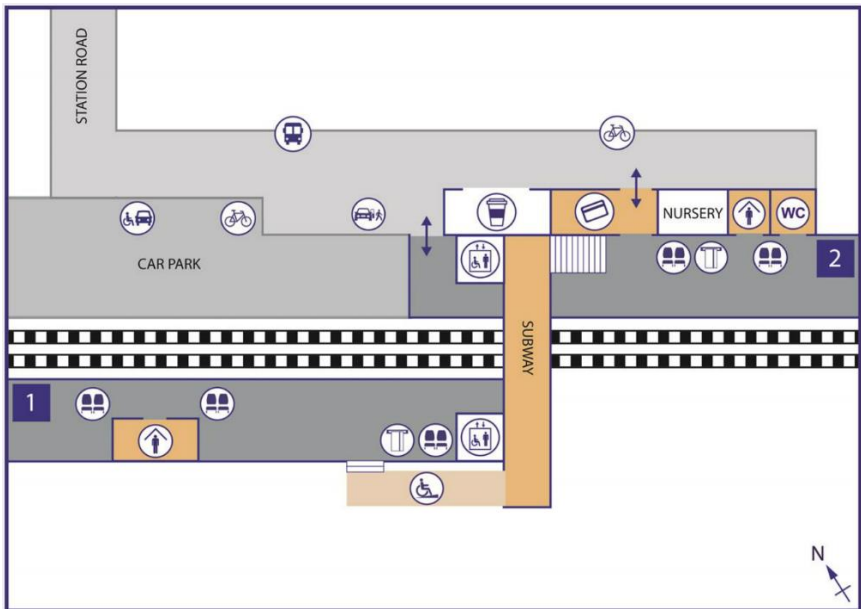

#### SITE – STATION FRONT

The station front offers a large open-spaced area which could be utilised to set up pop-up retail.

The station is located in the centre of Hebden Bridge meaning the station front will attract customers who use the rail station as well as local residents. The location is great to capture both commuter and leisure passengers as they have to pass the station front to get to the platforms.

## LOCATION & MAP OF THE STATION