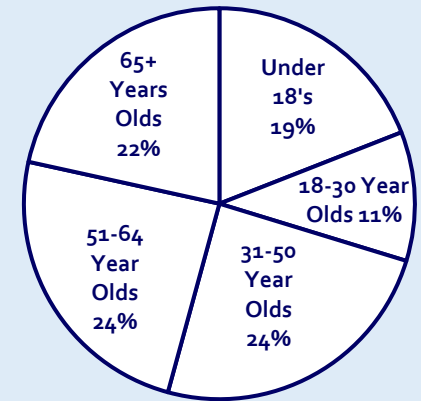

### LOCAL DEMOGRAPHICS

- Average Household Income: £43,700
- Typical Occupation: Professionals
- Households with no car: 23%
- Level 4 Qualifications or above: 42%

Total Population: 18,025