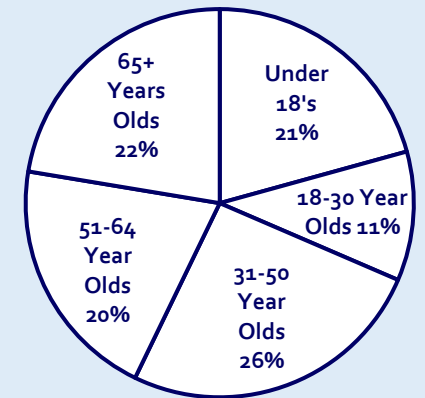

### LOCAL DEMOGRAPHICS

- Average Household Income: £44,820
- Typical Occupation: Professionals
- Level 4 Qualifications or above: 35%
- Households with no car: 20%

Total Population: 242,561