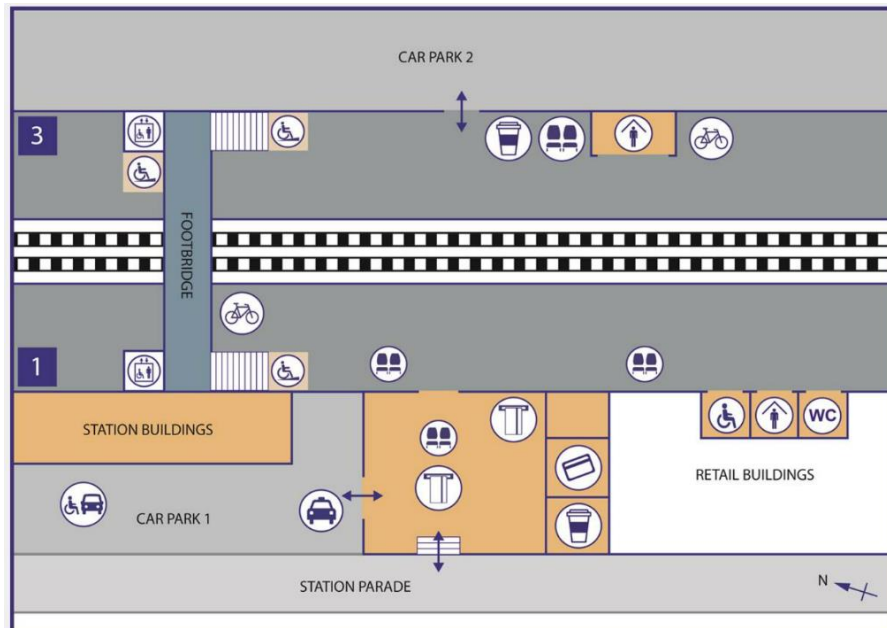

LOCATION & MAP OF THE STATION