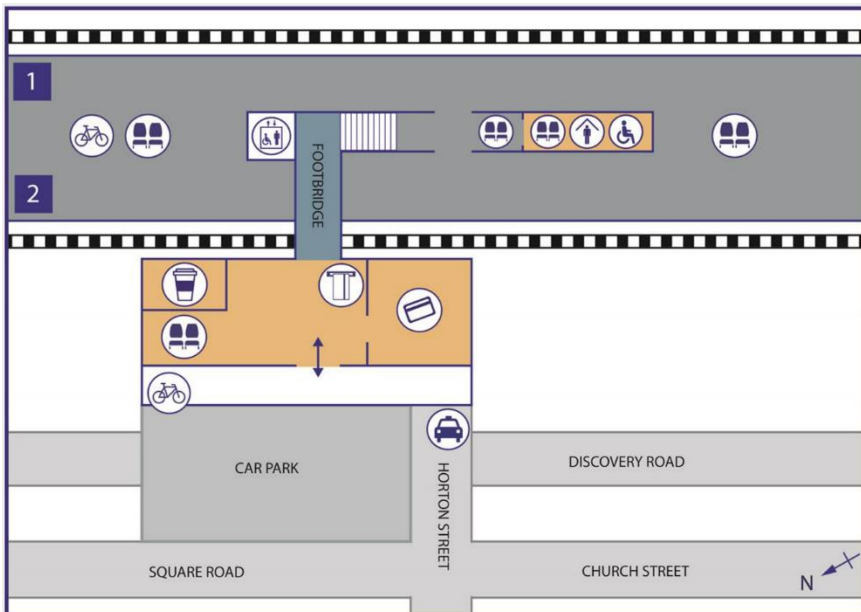

 Peak times 07:00 – 09:00 and 15:00 and 18:00

 Town Centre Location

 High commuter traffic

POP-UP RETAIL OPPORTUNITY

SITE – STATION FRONT

The station front offers a large open-spaced area which could be utilised to set up a pop-up retail outlet. Passengers enter and exit the station via the front doors meaning that footfall around this area is extremely high. The station is heavily used by commuters meaning that footfall is extremely high in peak times, a product targeting this demographic could be highly successful.

STATION INFORMATION
 Staffed Station
 Ticket Barriers
 Open from 05:50 – 22:00

CURRENT RETAIL OFFER
 Coffee Retailer

*ANNUAL FOOTFALL DATA – OFFICE OF RAIL AND ROAD 2021/22

LOCATION & MAP OF THE STATION

STATION AMENITIES