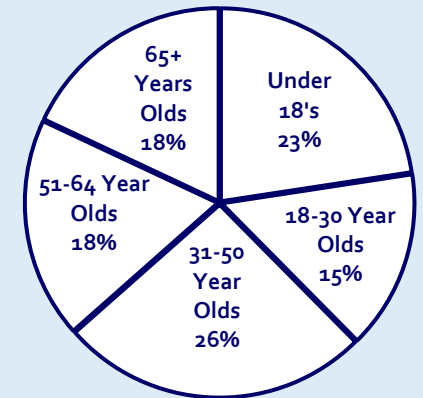

LOCAL DEMOGRAPHICS

- Average Household Income: £37,212
- Typical Occupation: Professionals
- Households with no car: 30%
- Level 4 Qualifications or above: 21%

Total Population: 143,267