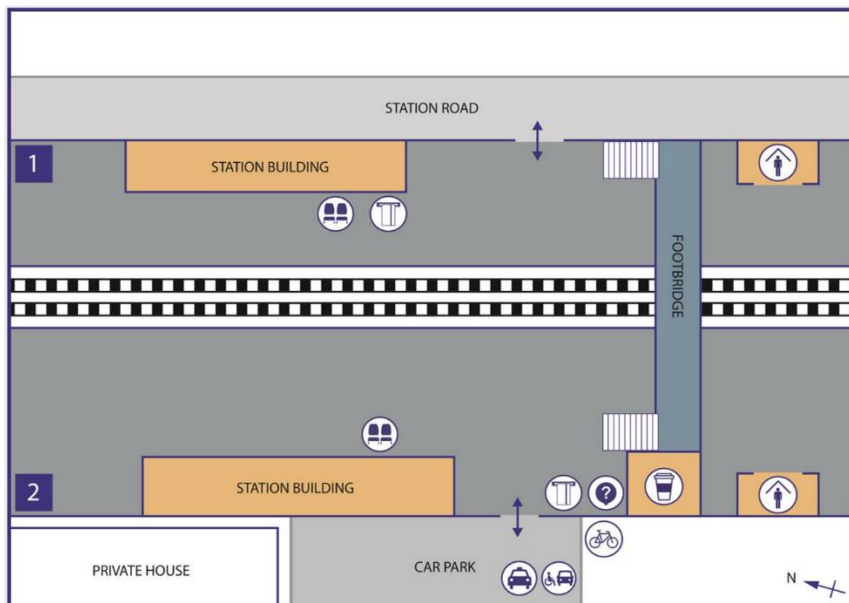

POP-UP RETAIL OPPORTUNITY

SITE – STATION FRONT

The station car park offers a large open-spaced area which could be utilised to set up a pop-up retail outlet. Passengers enter and exit the station via the car park meaning that footfall around this area is extremely high. There are currently very limited retail facilities at the station meaning there could be an opportunity to create a new product offering for the customers.

STATION INFORMATION

Staffed Station
Open from 06:00 – 23:00

CURRENT RETAIL OFFER

Coffee Retailer

*ANNUAL FOOTFALL DATA – OFFICE OF RAIL AND ROAD 2021/22

LOCATION & MAP OF THE STATION

STATION AMENITIES

- ✓ Lighting
- ✓ Parking Available
- ✓ Water Supply
- ✓ Power available on request