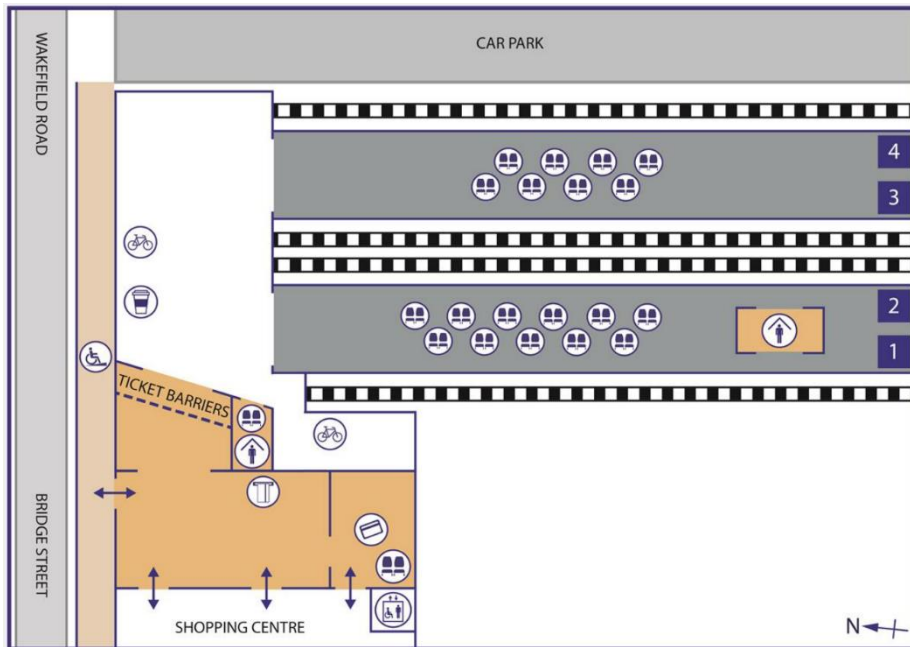

#### SITE – STATION CONCOURSE

The station concourse offers a large open-spaced area which could be utilised to set up a pop-up retail outlet. Passengers tend to spend a lot of dwell time on the concourse whilst waiting for their train, making it a great location to set up your business. There are currently no active retailers on the station meaning that there is an opportunity to become the sole trader on the concourse.

#### STATION INFORMATION

Staffed Station  
Ticket Barriers  
Open from 07:00 – 22:00

## LOCATION & MAP OF THE STATION