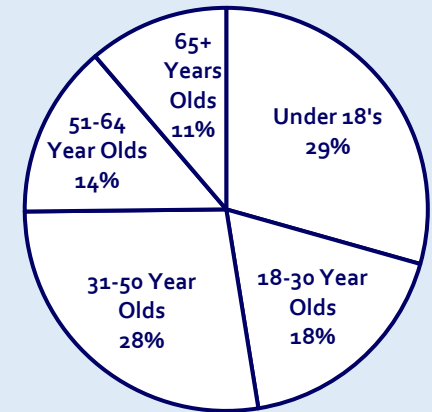

### LOCAL DEMOGRAPHICS

- Average Household Income: £34,053
- Typical Occupation: Elementary Occupation
- Level 4 Qualifications or above: 17%
- Households with no car: 37%

Total Population: 325,821