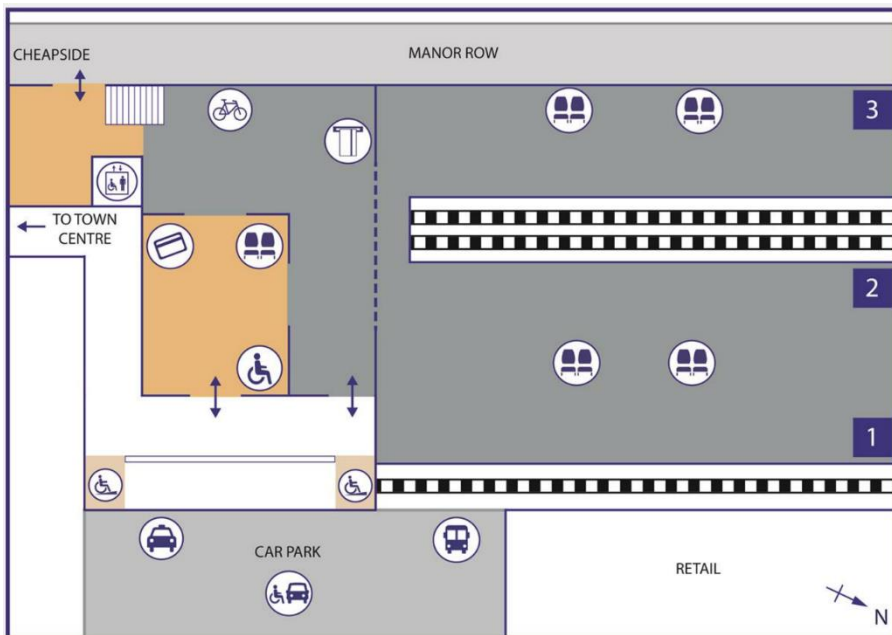

POP-UP RETAIL OPPORTUNITY

SITE – STATION CONCOURSE/FRONT

The station concourse/front offers a large open-spaced area which could be utilised to set up a pop-up retail outlet. Passengers tend to spend a lot of dwell time on the concourse whilst waiting for their train, making it a great location to set up your business. There are currently no active retailers on the station meaning that there is an opportunity to become the sole trader.

STATION INFORMATION

- Staffed Station
- Ticket Barriers
- Open from 07:00 – 22:00

CURRENT RETAIL OFFER

- Coffee Retailer

*ANNUAL FOOTFALL DATA – OFFICE OF RAIL AND ROAD 2021/22

LOCATION & MAP OF THE STATION

STATION AMENITIES

- ✓ Lighting
- ✓ Drainage Available
- ✓ Parking Available
- ✓ Water Supply
- ✓ Power available on request

LOCAL DEMOGRAPHICS

- Average Household Income: £34,053
- Typical Occupation: Elementary Occupation
- Level 4 Qualifications or above: 17%
- Households with no car: 37%