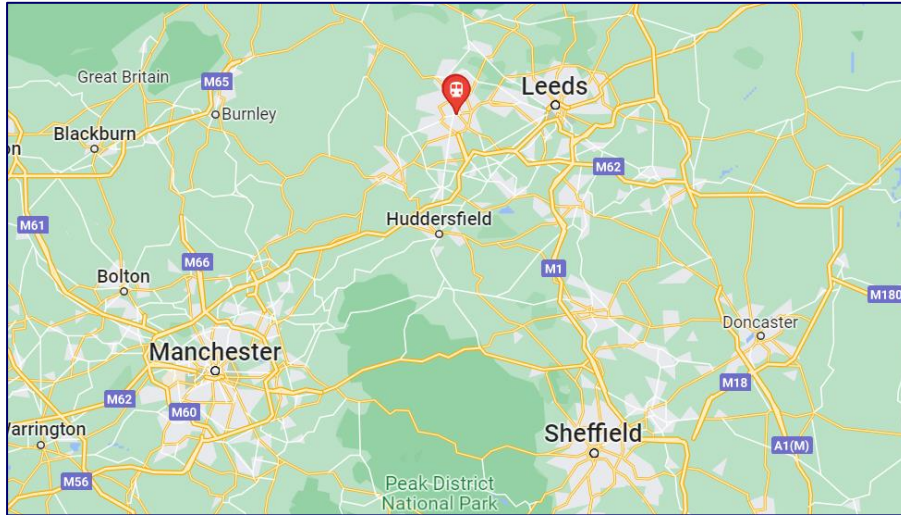

Bradford Forster Square

West Yorkshire

STATION PROFILE

- 1.3M ANNUAL FOOTFALL*
- 25,000+ AV. WEEKLY FOOTFALL
- TOP 10 BUSIEST NORTHERN STATION! ★

Bradford Forster Square is a railway station located in the city of Bradford. The station offers services to popular destinations such as Leeds, Skipton, and Shipley. The station is one of two in the city with Bradford Interchange being located a short 10-minute walk away. In 2022, Bradford was named the City of Culture which will bring new investment as well as a series of major arts festivals.

STATION INFORMATION

- Staffed Station
- Ticket Barriers
- Open from 07:00 – 22:00

CURRENT RETAIL OFFER

- Coffee Retailer

*ANNUAL FOOTFALL DATA – OFFICE OF RAIL AND ROAD 2021/22

LOCATION & MAP OF THE STATION