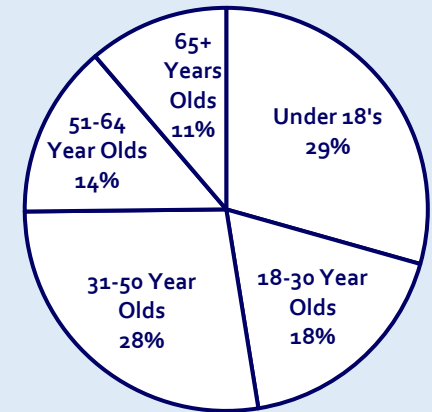

LOCAL DEMOGRAPHICS

- Average Household Income: £34,053
- Typical Occupation: Elementary Occupation
- Level 4 Qualifications or above: 17%
- Households with no car: 37%

Total Population: 325,821