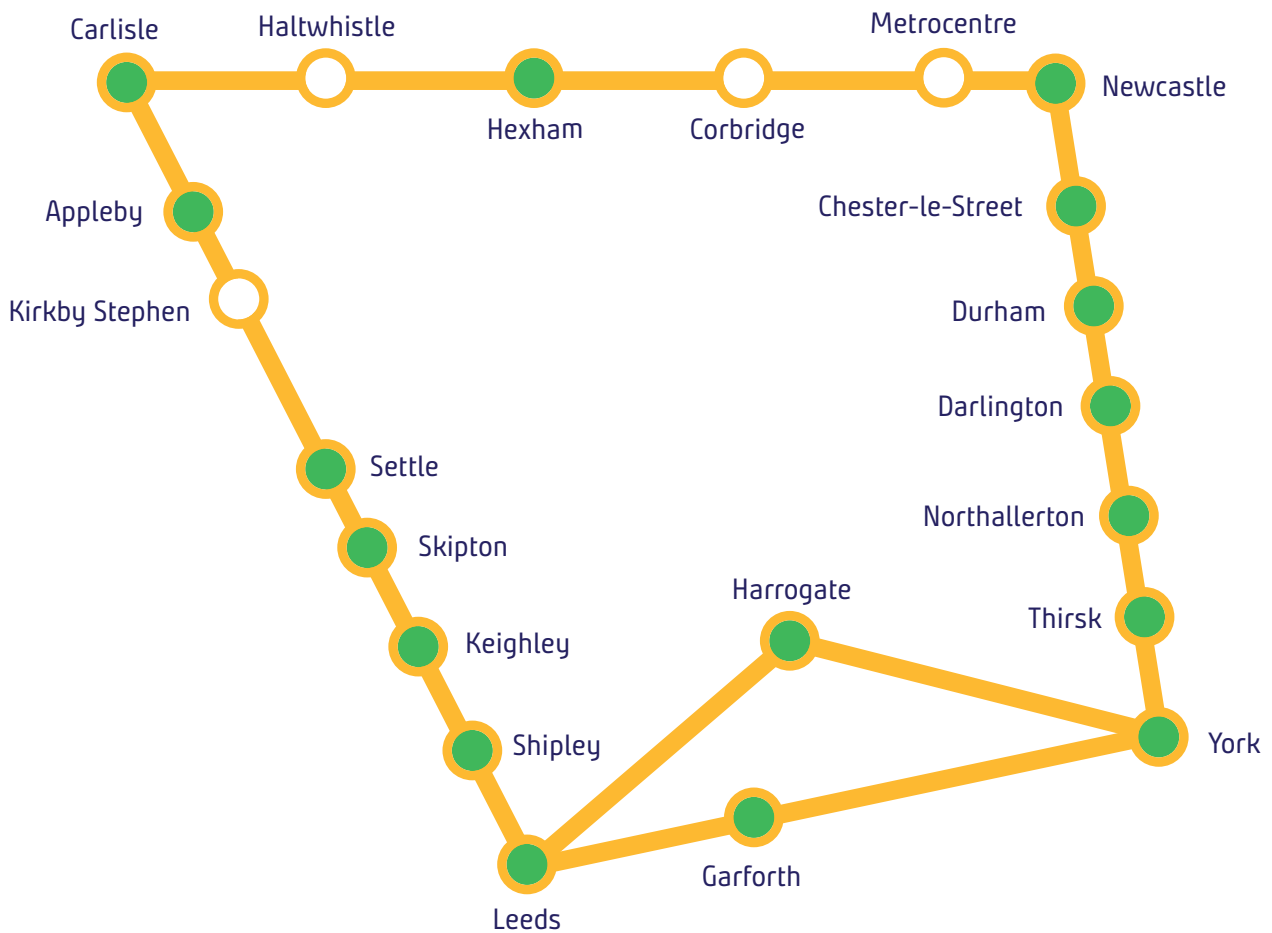

# North East Round Robin

 Railway lines  
 Staffed stations

- Not all stations are shown on the maps.
- Valid on all train operating companies' services on the map.