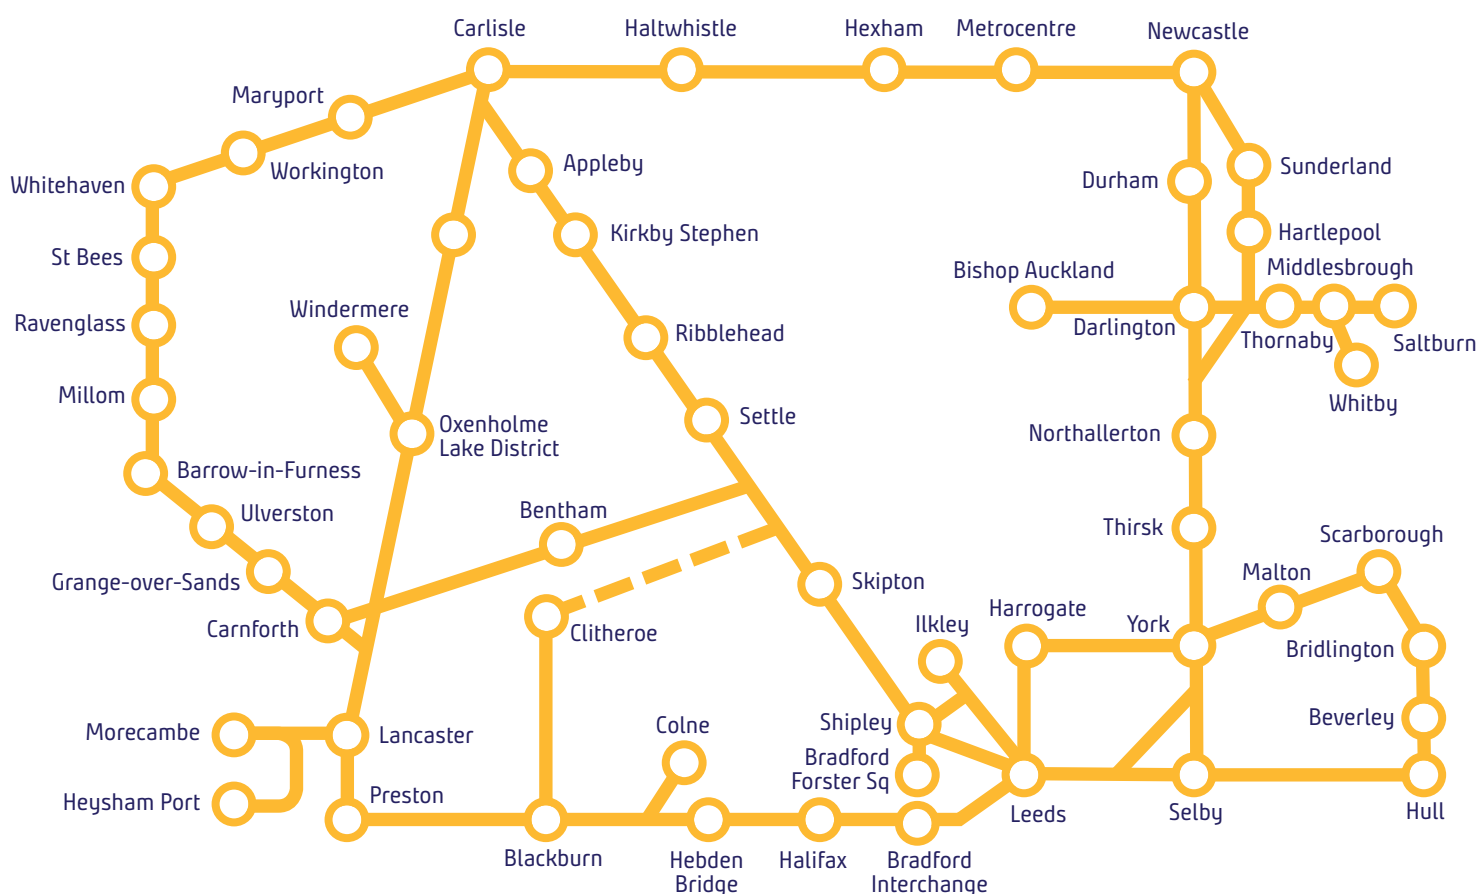

North Country Rover

-  Railway lines
-  Limited Service

- Not all stations are shown on the maps.
- Valid on all train operating companies' services on the map.