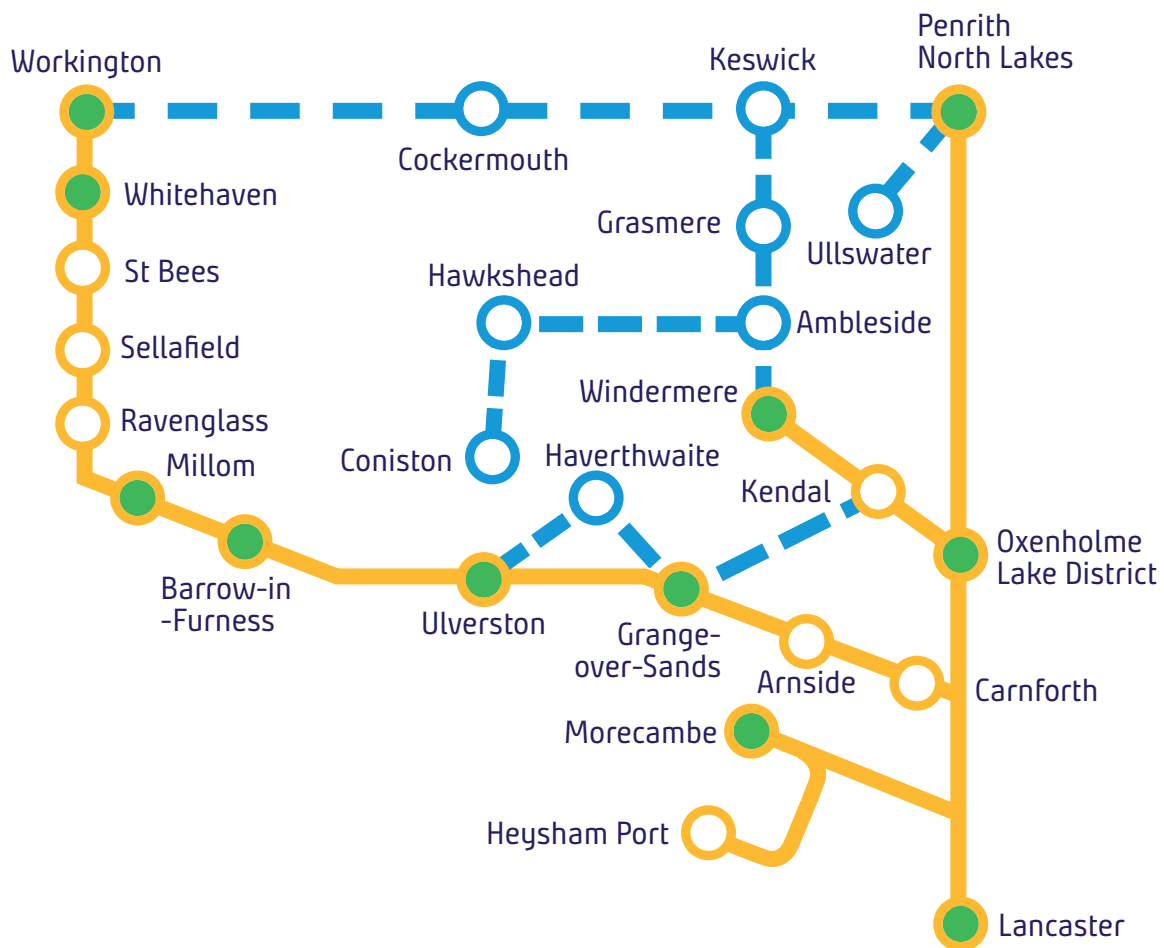

# Lakes Day Ranger

-  Railway lines
-  Bus routes
-  Staffed stations

- Not all stations are shown on the maps.
- Valid on all train operating companies' services on the map.

NORTHERN

*Go do your thing*