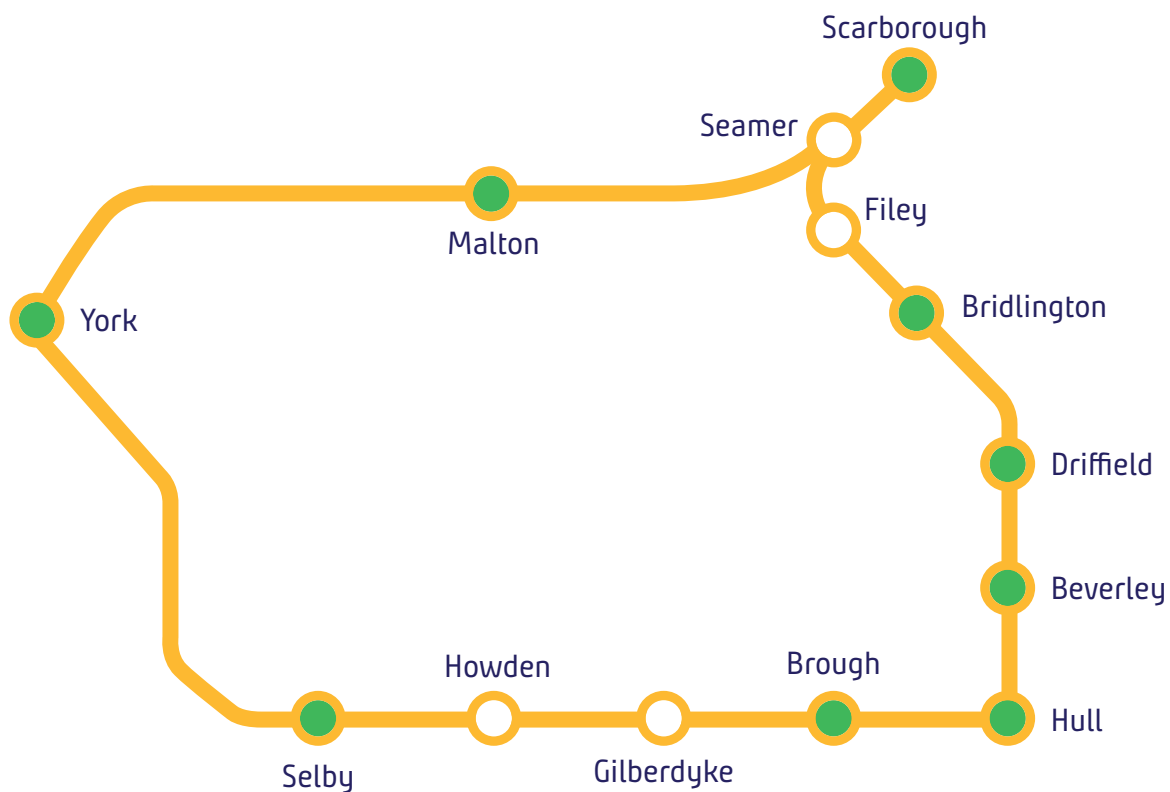

East Yorkshire Round Robin

 Railway lines
 Staffed stations

- Not all stations are shown on the maps.
- Valid on all train operating companies' services on the map.

NORTHERN

Go do your thing