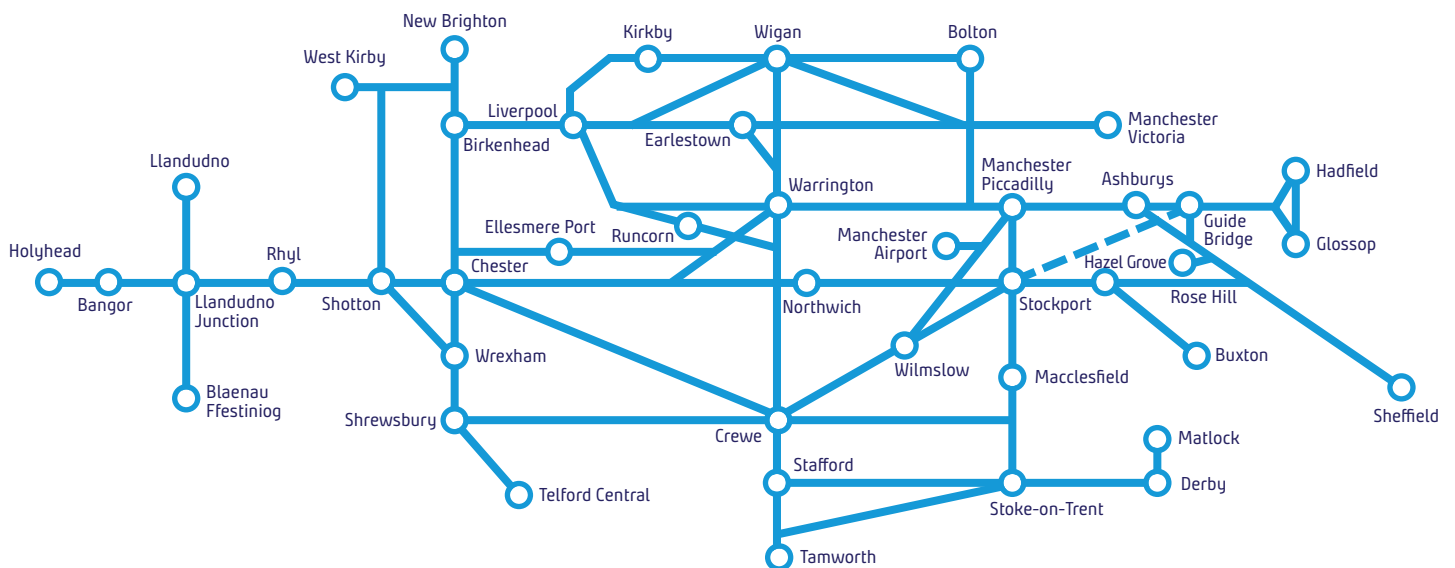

Coast and Peaks Rover

Railway lines

Limited Service

- Not all stations are shown on the maps.
- Valid on all train operating companies' services on the map.

NORTHERN

Go do your thing