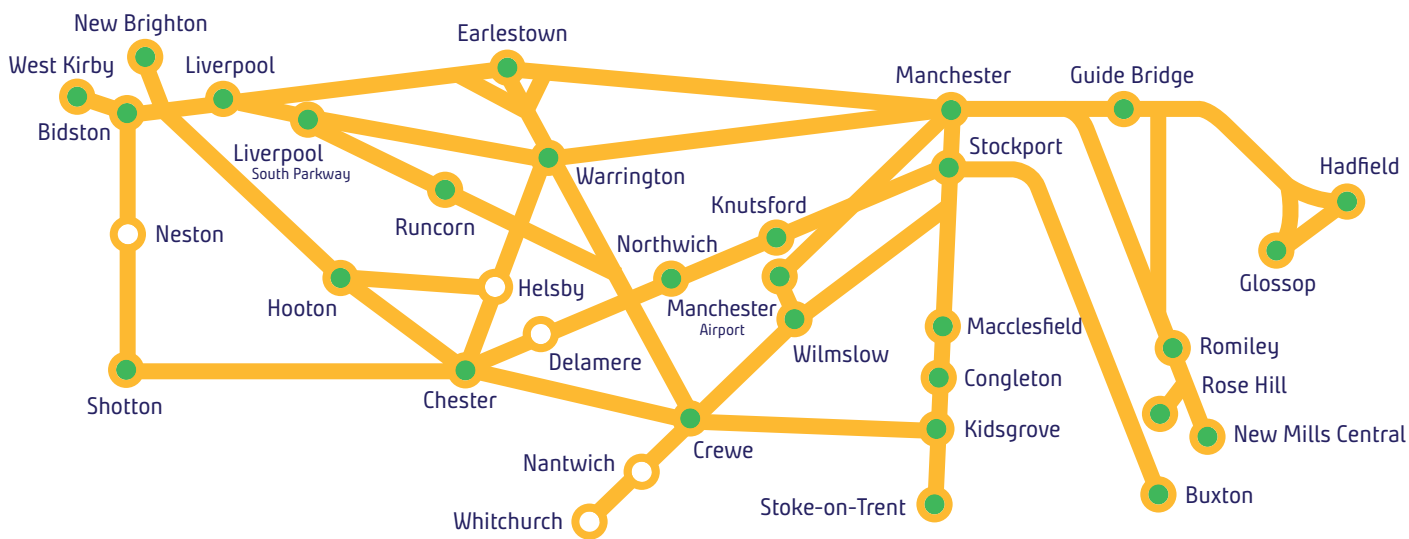

Cheshire Day Ranger

 Railway lines

 Staffed stations

- Not all stations are shown on the maps.
- Valid on all train operating companies' services on the map.