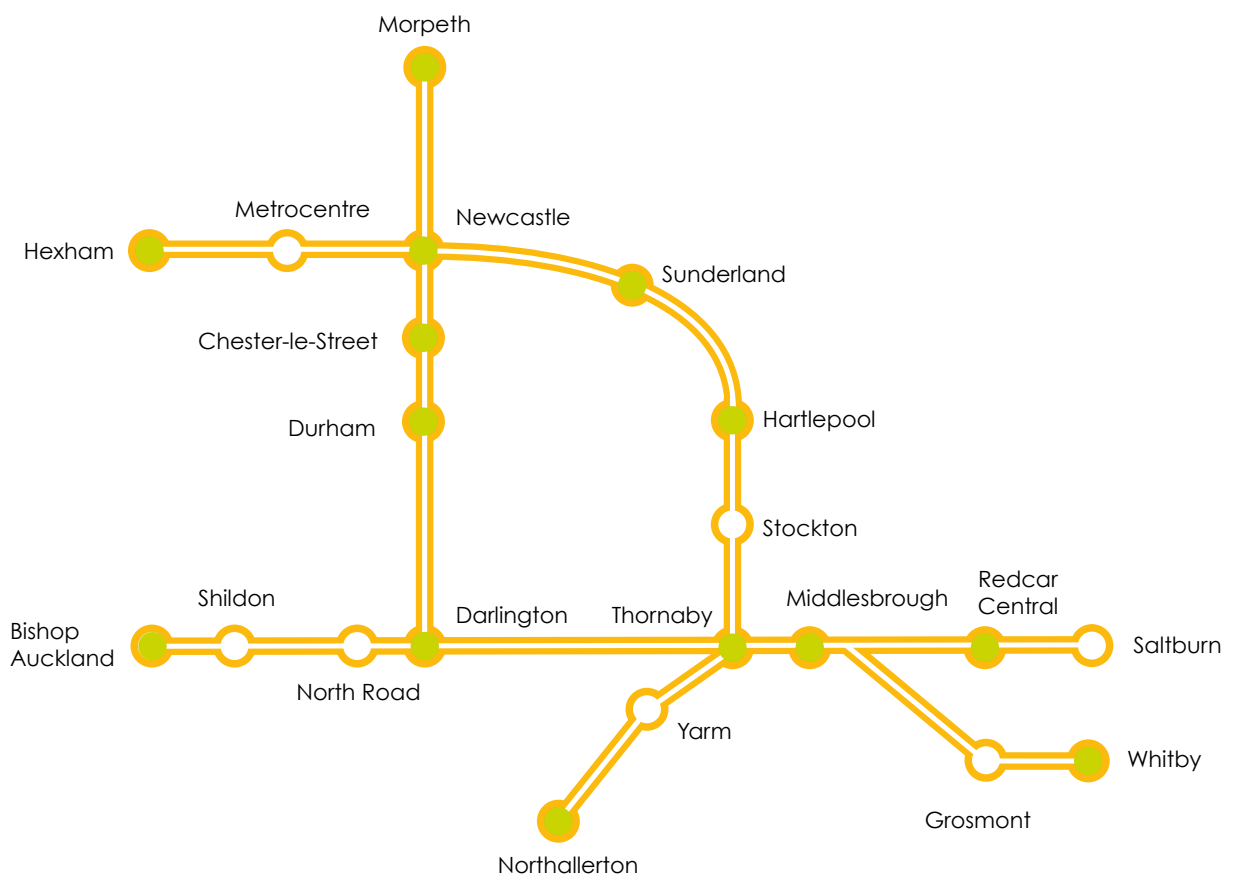

TYNE AND TEES DAY RANGER

- Not all stations are shown on the maps.
- Valid on all train operating companies' services on the maps with the exception of Grand Central and Hull Trains.