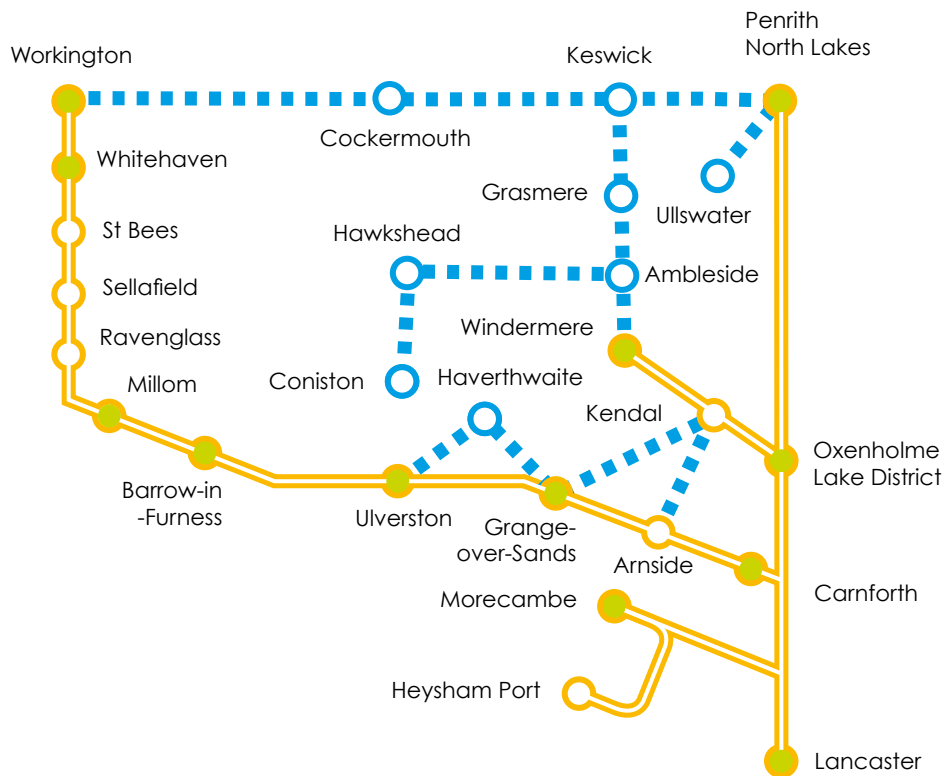

LAKE DAY RANGER

- Not all stations are shown on the maps.
- Valid on all train operating companies' services on the maps with the exception of Grand Central and Hull Trains.