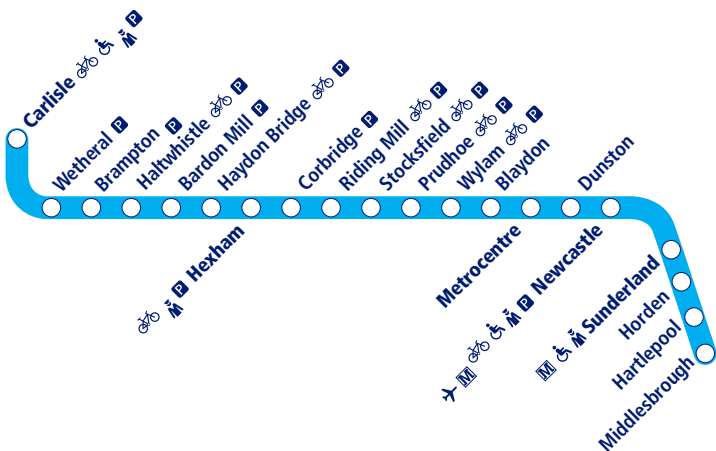

Train times

10 December 2023 –
1 June 2024

4

Sunderland and Newcastle to Hexham and Carlisle

-  Parking available
-  Staff in attendance
-  Bicycle store facility
-  Metro Interchange stations
-  Disabled assistance available
-  Airport link

NORTHERN

Go do your thing

This timetable shows all train services between **Newcastle, Hexham** and **Carlisle**.

How to read this timetable

Look down the left hand column for your departure station. Read across until you find a suitable departure time. Read down the column to find the arrival time at your destination. Through services are shown in bold type (this means you won't have to change trains). Connecting services are shown in light type. If you travel on a connecting service, change at the next station shown in bold or if you arrive on a connecting service, change at the last station shown in bold, unless a footnote advises otherwise.