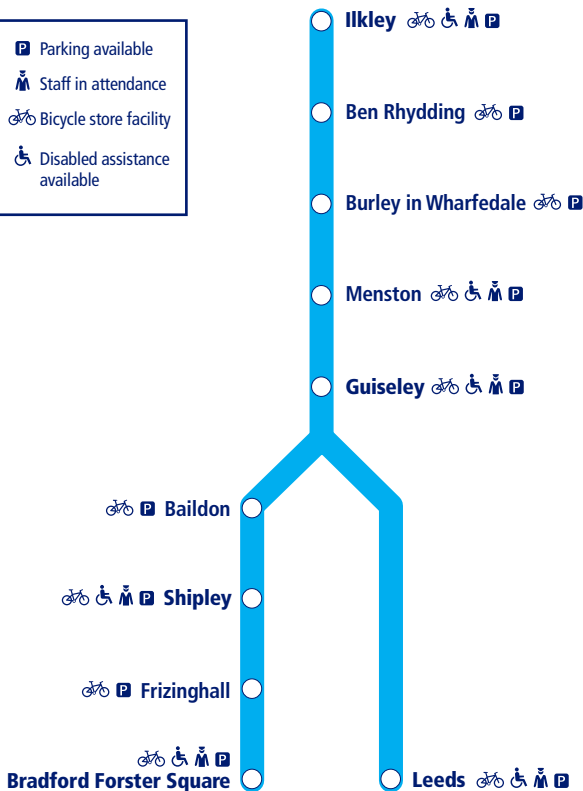

Train times

10 December 2023 –
1 June 2024

39

Ilkley to Leeds and Bradford Forster Square (Wharfedale Line)

 Parking available

 Staff in attendance

 Bicycle store facility

 Disabled assistance available

NORTHERN

Go do your thing

This timetable shows all train services between **Ilkley and Leeds/Bradford Forster Square**.

How to read this timetable

Look down the left hand column for your departure station. Read across until you find a suitable departure time. Read down the column to find the arrival time at your destination. Through services are shown in bold type (this means you won't have to change trains). Connecting services are shown in light type. If you travel on a connecting service, change at the next station shown in bold or if you arrive on a connecting service, change at the last station shown in bold, unless a footnote advises otherwise.

TrainTracker™

For up to date travel information and live departures direct to your mobile, text your station **name** or **location code** to **8 49 50**.

Customers with disabilities or restricted mobility are encouraged to contact our **Customer Experience Centre** who will book assistance for you.