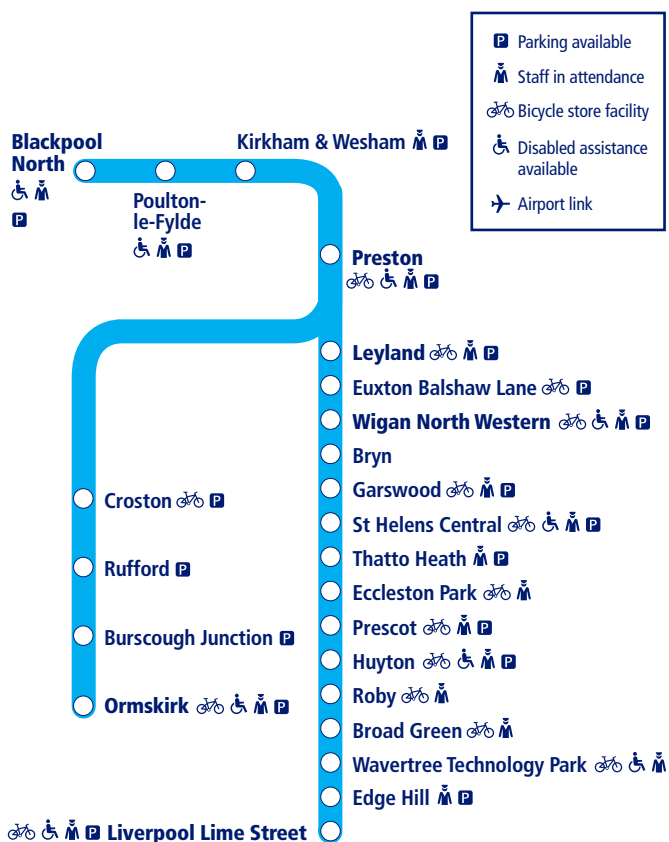

Train times

10

10 December 2023 –
1 June 2024

Liverpool to Blackpool North and Preston to Ormskirk

This timetable shows Northern train services between **Blackpool, Preston, Wigan and Liverpool** and the complete train service between **Preston and Ormskirk**. Other trains run between **Preston and Wigan**.

How to read this timetable

Look down the left hand column for your departure station. Read across until you find a suitable departure time. Read down the column to find the arrival time at your destination. Through services are shown in bold type (this means you won't have to change trains). Connecting services are shown in light type. If you travel on a connecting service, change at the next station shown in bold or if you arrive on a connecting service, change at the last station shown in bold, unless a footnote advises otherwise.

Minimum connection times

All stations have a minimum connection time of 5 minutes unless stated. Liverpool Lime Street and Liverpool Central 10 minutes, Liverpool South Parkway 7 minutes.

Community Rail Partnerships and community groups